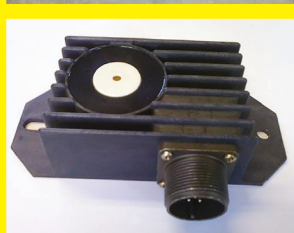

ALSO STOCKING: Trailers (Range From 3/4 Ton To 60 Ton Capacity), Water/Fuel Tankers, Cab & Chassis, Flatbeds, Heavy Duty 5 Ton 5Th Wheel Tractors, Winches, Dumps, Cargo Trucks, Drop Side Beds, All Wheel Drive 6X6 Trucks, Van Trucks, Wreckers, and More!

-Visit Our Site for Additional Vehicles, Information & Photos...Inventory Changes Often!

Parts & Accessories:

Our Expanded Inventory Includes Custom Super Single Rims, Power Steering Kits, Transmissions, Replacement Engines, Winch Drive Shafts, Clutches, Flywheels, Winch Kits, Pto's, Exhaust, 5Th Wheels, Cables, Lights, Mirrors, Hydraulic Pumps, Brake Master & Wheel Cylinders, Axle Boots, Gauges, Seats, Oil Pans, Alternators, Starters, Hoods, Soft & Hard Tops, Brake Shoes, Drums, Seals, Bearings, Windshield Glass, Lock Out Hubs, Filters, Belts, Hoses & SO MUCH MORE!